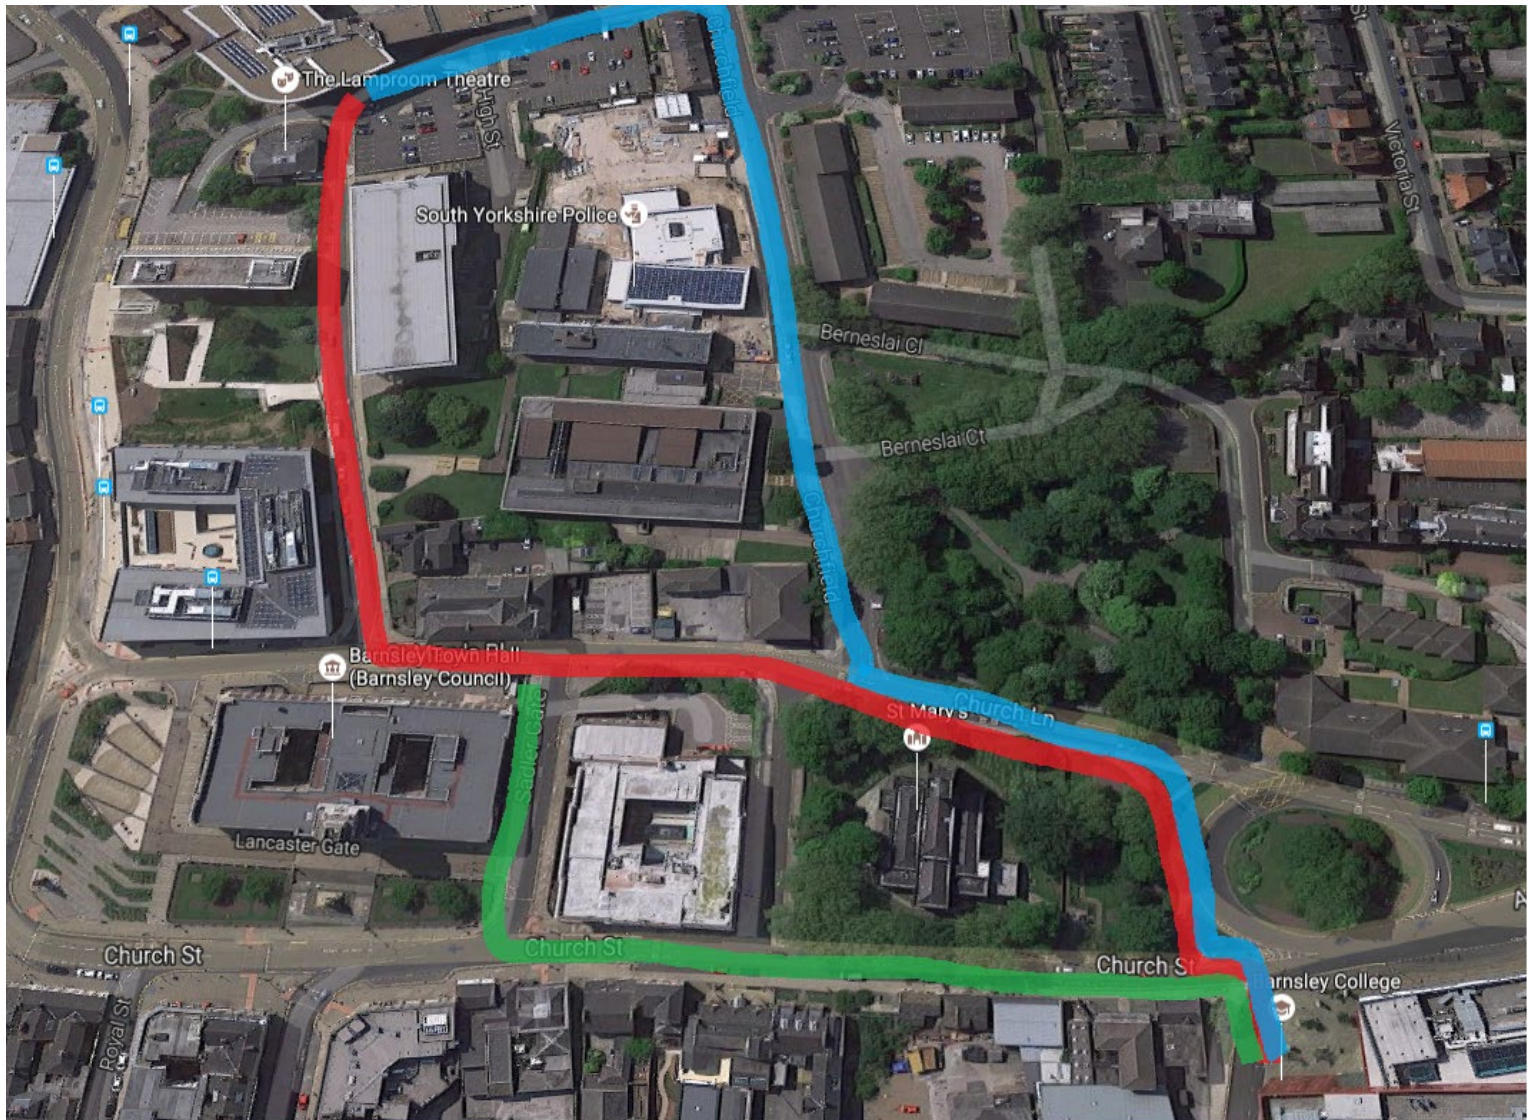

# How to get to Spectrum Clinic

**Red Route:** First leave the college through the main reception and head towards the Dickie Bird Statue. Then turn left and head towards the back of the town hall and towards the new Sixth Form College. Afterwards turn right at the pelican traffic lights and head the street the Sixth Form towards Gateway Plaza. Upon arrival you will see the Spectrum logo above the door.

**Blue Route:** First leave the college through the main reception and head towards the Dickie Bird Statue. Then walk through the park towards the Police station. Continue up that road until you reach the top, turn left and the Spectrum clinic is in front of you.

**Green Route:** First leave the college through the main reception and head down Church Street towards the UCB building. Turn right and head past the town hall and head towards the new Sixth Form College. Afterwards turn right at the pelican traffic lights and head the street the Sixth Form towards Gateway Plaza. Upon arrival you will see the Spectrum logo above the door.