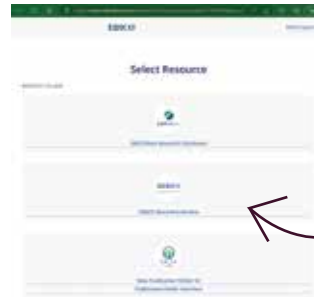

Any eResource link on the above pages may take you to this page. Select **login** again.

On the sign in page, select **Access through your institution**.

Start typing **Barnsley College** in the search bar and press enter.

Barnsley College should appear as an option.

A selection of resources will appear. Select **EBSCO Discovery Service**.

You can use Discovery to search for online journals and articles the Library subscribes to, as well as the Heritage Catalogue. To search, enter a **keyword** and press enter.