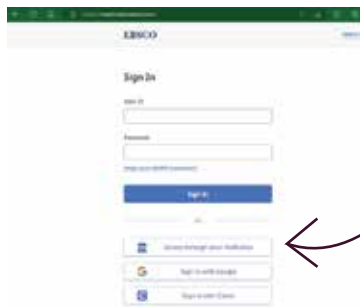

Online Resources Quick Guide

Teams: BarnsleyCollegeLibraries

✉ curve@barnsley.ac.uk

🌐 www.barnsley.ac.uk

Our eResources can be easily accessed via the **Library Services tile on MyDay** and the Library and HE **Library websites**, but it can sometimes seem difficult to navigate to the actual database...

Any eResource link on the above pages may take you to this page. Select **login** again.

On the sign in page, select **Access through your institution**.

Start typing **Barnsley College** in the search bar and press enter.